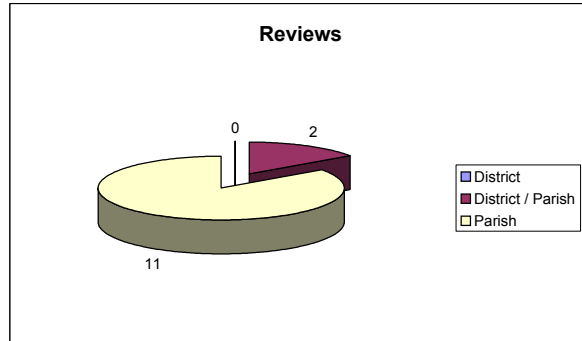

West Lancashire District Council

Reviews - Standards Committee 2008/2009

As at 30/03/2009

Reviews

District	0
District / Parish	2
Parish	11
Total	13

District Council Decisions

Decision upheld	0
Overturn/Other action	0
Overturn/Investigation	0
Overturn/SBE	0
Not yet decided	0
Total	0